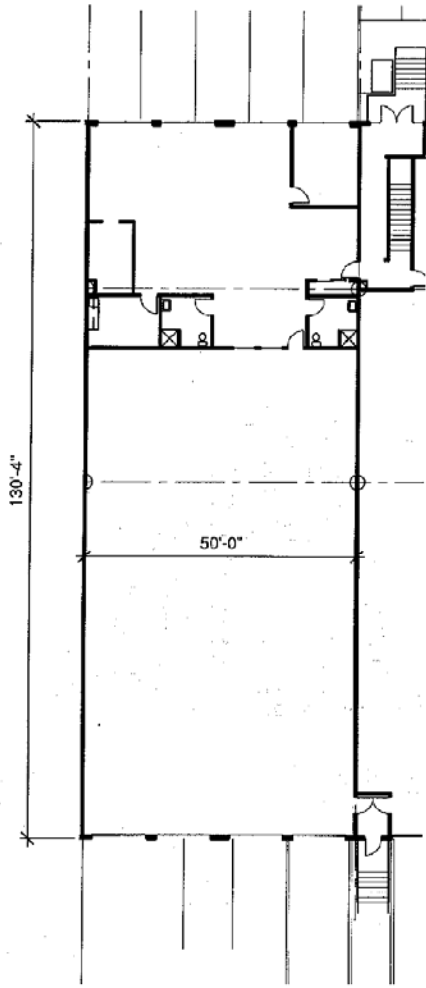

# FOR LEASE

**6,777 SF  
Available**

**Des Moines Logistics Center - Building C  
SeaTac, WA**

**19240 Des Moines Memorial Way South, Building C  
SeaTac, WA**

Suite 550

Size 6,777 SF  
Office 2,140 SF  
Warehouse 4,637 SF

Clear Height 28'

Loading 3 DH & 1 GL (Oversized)

Warehouse Rate \$0.70 PSF, NNN Blended  
NNN \$0.2071 PSF

Features Cross Dock Facility  
Mezzanine Offices Available

Location Great Airport Location  
Convenient Freeway Access

# FOR LEASE

**KEY PLAN**  
NOT TO SCALE

**AVAILABLE SUITE**  
TOTAL AREA : 6,777 SF

**LEGEND**  
● ON GRADE DOOR  
▲ DOCK LEVEL DOOR

For additional information, please contact:

Arie Salomon, SIOR, CCIM  
NAI Puget Sound Properties  
Principal  
Direct 425 586 5636  
Fax 425 455 9138  
Email [asalomon@nai-psp.com](mailto:asalomon@nai-psp.com)