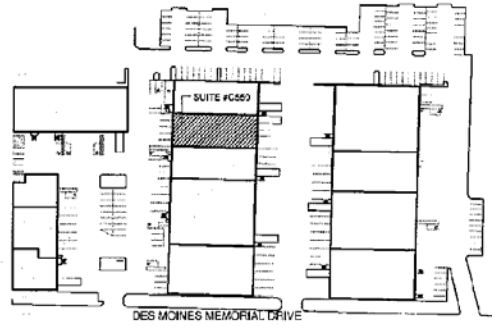

AMB PROPERTY CORPORATION
Local partner to global trade.™

FOR LEASE

KEY PLAN
NOT TO SCALE

AVAILABLE SUITE
TOTAL AREA : 6,777 SF

LEGEND
● ON GRADE DOOR
▲ DOCK LEVEL DOOR

For additional information, please contact:

Arie Salomon, SIOR, CCIM
NAI Puget Sound Properties
Principal
Direct 425 586 5636
Fax 425 455 9138
Email asalomon@nai-psp.com

Jeff Forsberg, CCIM
NAI Puget Sound Properties
Principal
Direct 425 586 5610
Fax 425 455 9138
Email jforsberg@nai-psp.com

Billy Moultrie
NAI Puget Sound Properties
Principal
Direct 425 586 5612
Fax 425 455 9138
Email bmoultrie@nai-psp.com